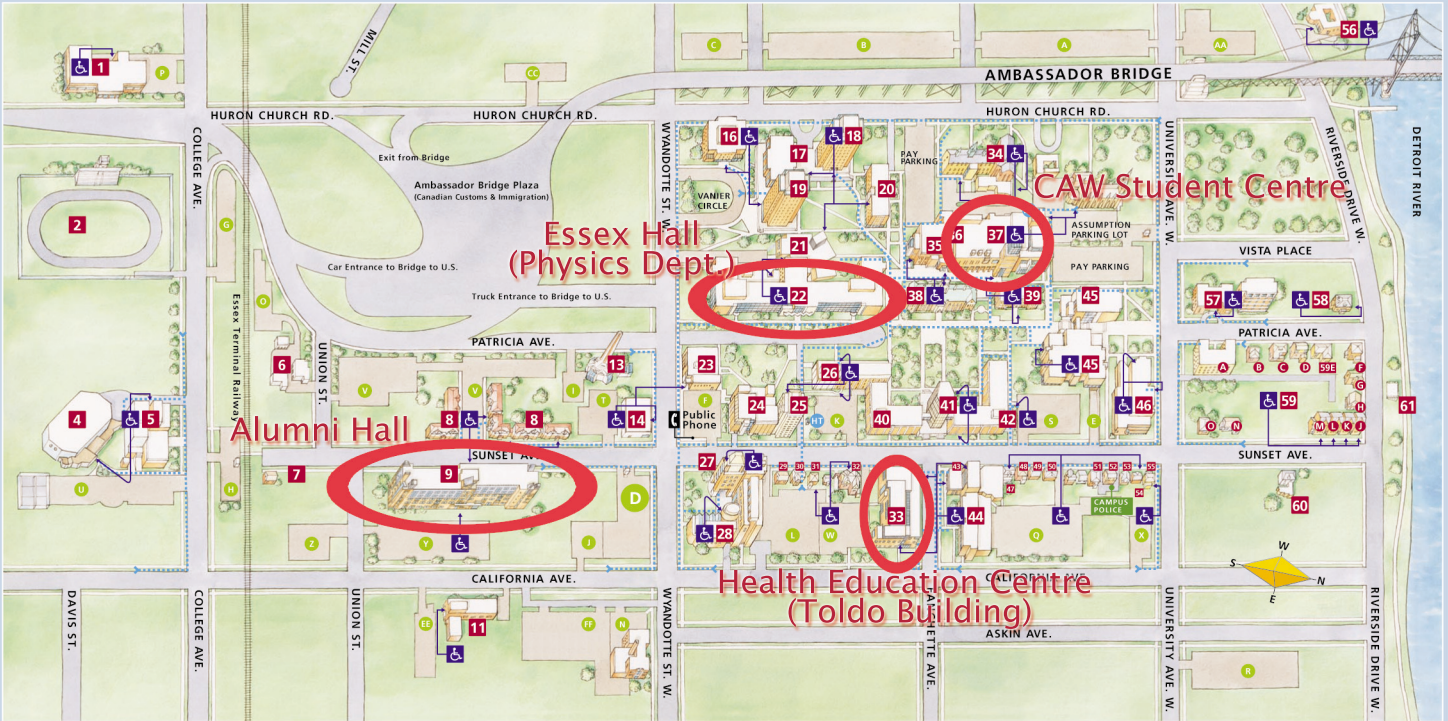

Getting Around

CAMPUS MAP & INFORMATION

Aboriginal Education Centre (Turtle Island)	29	Faculty Association (Kerr House)	47
Academic Writing Centre	31	Great Lakes Institute for Environmental Research	56
Alumni Hall and Conference Centre*	9	Grad House	32
Assumption Counselling Service	58	Health & Safety Office	48
Assumption University	34	Health Education and Learning Centre*	33
Biology	26	Human Kinetics	5
Bookstore	28	Human Rights Office	54
CAW Student Centre	37	Iona College	60
Campus Police	52	Lambton Tower	25
Canterbury College (A ~ O)	59	Laurier Hall	19
Canterbury College Administration	59E	Law	46
Cartier Hall	16	LeBel (Visual Arts)	1
Cashier's Office	42	Leddy Library	45
Central Refrigeration Plant	61	Liaison & Student Recruitment	53
Centre for Automotive Research & Education (CARE)	11	Macdonald Hall	18
Chrysler Hall	41	Maintenance/Central Receiving	6
Chrysler Hall North	42	Memorial Hall	39
Chrysler Hall South	40	Music	14
Clark Residence	8	Odette School of Business	27
Cody Hall	20	Problem Gambling Research Group	49
Community Legal Aid	55	Psychological Services Centre	51
Computer Centre (IT Services)	35	Public Affairs and Communications	30
Dillon Hall	38	Registrar's Office	42
Dramatic Art Facility*	21	St. Denis Athletic & Community Centre	4
Dramatic Art Workshops	23	Student Awards & Financial Aid	43
Educational Development Centre	37	Sociology & Anthropology (Graduate and Research Centre)	50
Education	44	South Campus Track & Stadium	2
Education Gym	36	Union House	7
Electa Hall	57	Vanier Hall	17
Energy Conversion Centre	13		
Erie Hall	24		
Essex Hall	22		